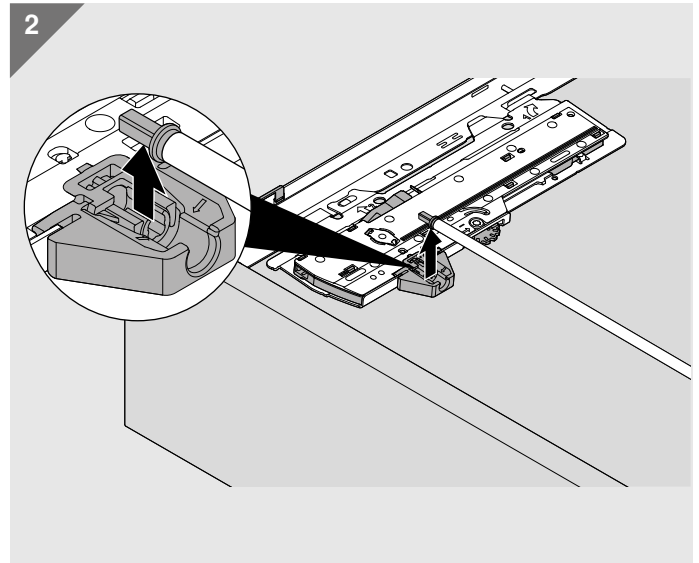

i

LW ≥ 294 mm

TIP-ON BLUMOTION MERIVOBX

TIP-ON BLUMOTION MERIVOBX

Look for our
FSC™-certified
products

MD-063/2 - 09.20 - © Copyright by Blum

Julius Blum GmbH
Furniture Fittings Mfg.
6973 Höchst, Austria
Tel.: +43 5578 705-0
Fax: +43 5578 705-44
E-mail: info@blum.com
www.blum.com