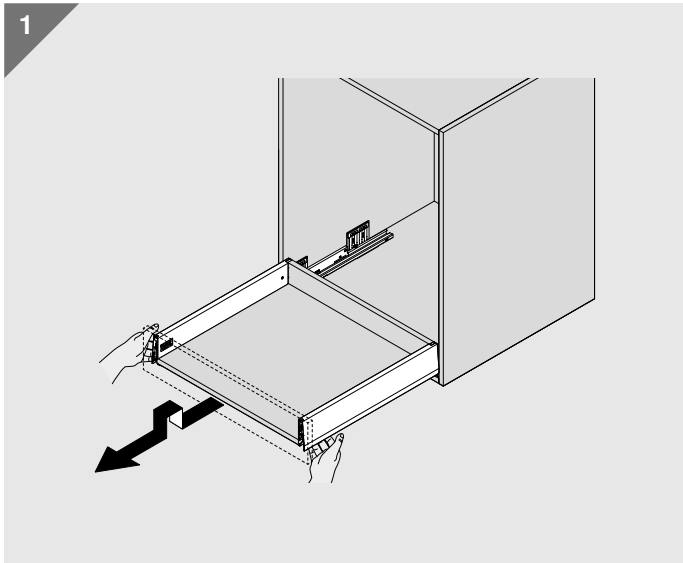

i

LW ≥ 294 mm

TIP-ON BLUMOTION MERIVOBX

TIP-ON BLUMOTION MERIVOBX

Look for our
FSC™-certified
products

MD-063/2 - 09.20 - © Copyright by Blum

Julius Blum GmbH
Furniture Fittings Mfg.
6973 Höchst, Austria
Tel.: +43 5578 705-0
Fax: +43 5578 705-44
E-mail: info@blum.com
www.blum.com