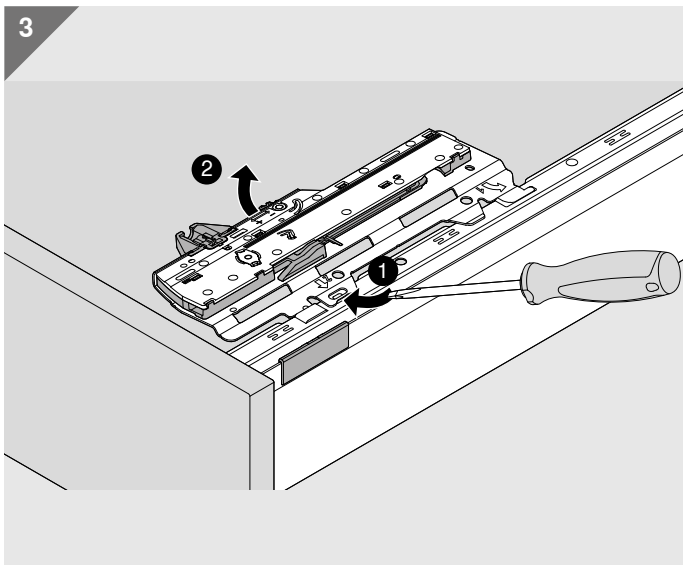

i

LW ≥ 294 mm

TIP-ON BLUMOTION MERIVOBX

TIP-ON BLUMOTION MERIVOBX

Look for our
FSC™-certified
products

MD-063/2 - 09.20 - © Copyright by Blum

Julius Blum GmbH
Furniture Fittings Mfg.
6973 Höchst, Austria
Tel.: +43 5578 705-0
Fax: +43 5578 705-44
E-mail: info@blum.com
www.blum.com