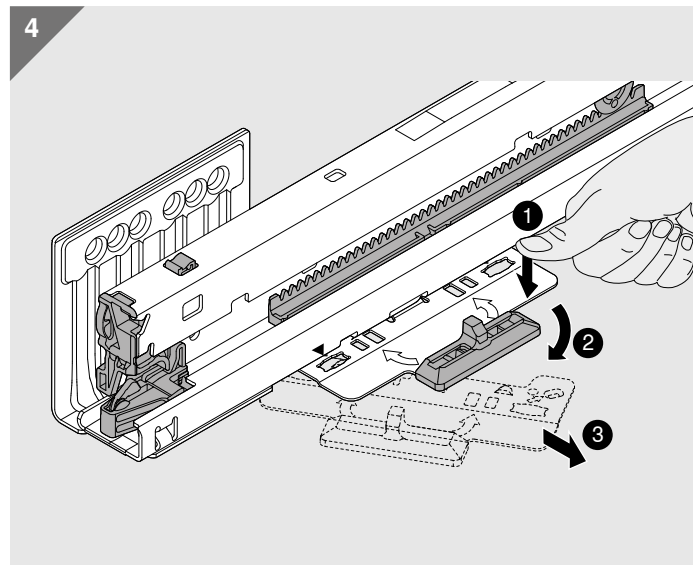

i

LW ≥ 294 mm

TIP-ON BLUMOTION MERIVOBX

TIP-ON BLUMOTION MERIVOBX

Look for our
FSC™-certified
products

MD-063/2 - 09.20 - © Copyright by Blum

Julius Blum GmbH
Furniture Fittings Mfg.
6973 Höchst, Austria
Tel.: +43 5578 705-0
Fax: +43 5578 705-44
E-mail: info@blum.com
www.blum.com