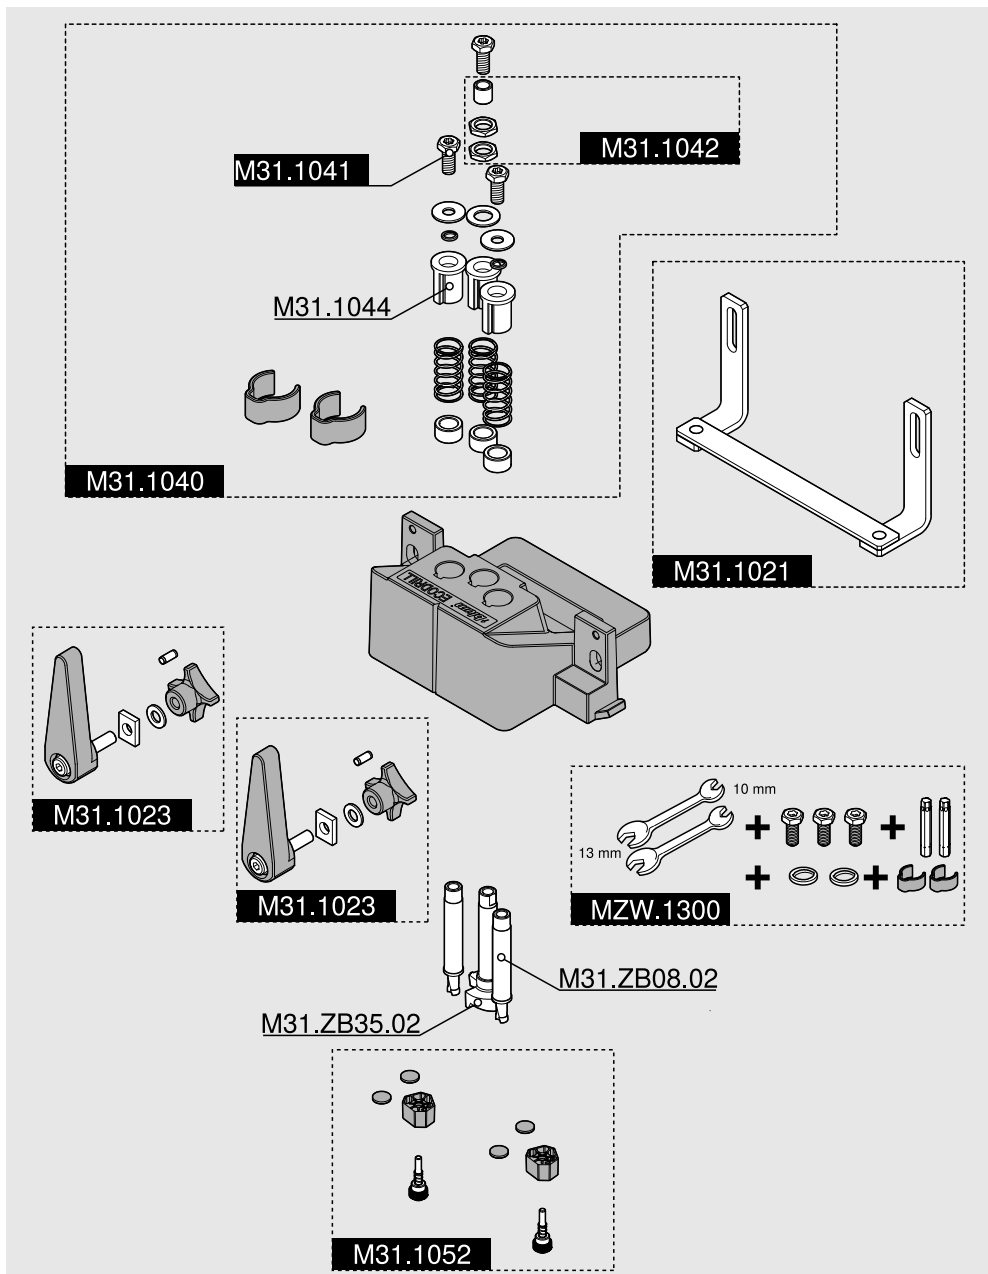

# M31.1000 ECODRILL

C3

C4

Weitere Infos unter: <http://www.lignoshop.de>

**ISO 50001**  
Certified Energy  
System

**ISO 14001**  
Certified Environmental  
System

**ISO 9001**  
Certified Quality  
System

BAU0014381595 · IDX: 05 · IDNR: 908.955.0 · BA-121/0ML · 11.15 · Copyright Blum